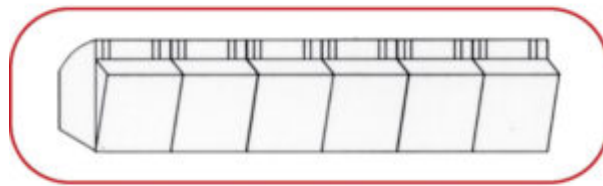

7000H6

6 box dispenser

Characteristics

6 box dispenser

Finished

Made of ABS plastic

Dimensions

600 x 91 x 112 mm

Box dimensions: 73 x 93 x 100 mm