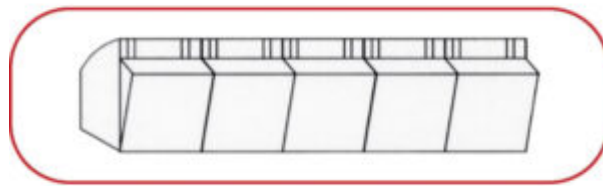

7000H5

5 box dispenser

Characteristics

5 box dispenser

Finished

Made of ABS plastic

Dimensions

600 x 113 x 64 mm

Box dimensions: 104 x 113 x 151 mm