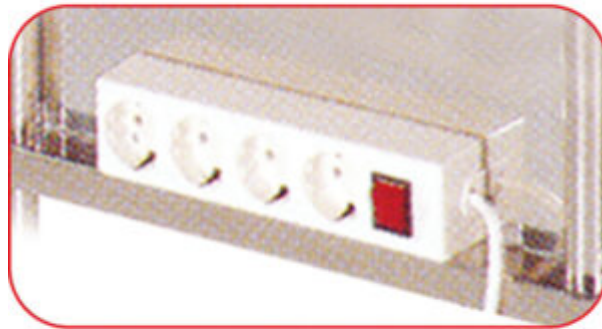

7000E

Electric connection base

Characteristics

Electrical connection base adaptable to H 700 Series multifunction trolleys, consisting of 4 Schuco-type connection plugs with earthing, on / off switch with red warning light, and 2 meter long plug-in cable. Product approved according to current regulations.